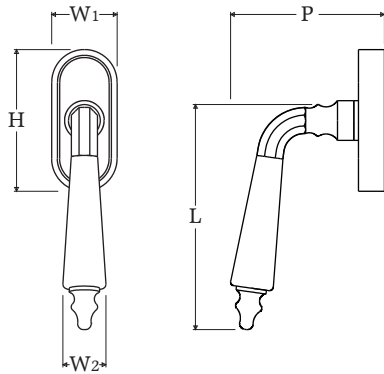

LUXE ATELIER

MILANO

Drehkipp per Finestra Serie England  
*England Series Drehkipp Window Handle*

Dimensioni  
*Dimensions*

L	P	W2	W1	H
121	79	23	35	75

Dimensioni in millimetri  
*Dimensions given in millimeters*

Fornito con meccanismo DK q.7x45mm e viti M5x50.  
Disponibile in tutte le finiture standard.  
Dimensioni e finiture su misura disponibili su richiesta.  
*Regularly furnished with DK mechanism q.7x45mm and M5x50 screws.  
Additional sizes available by special order. Available in standard and custom finishes.*